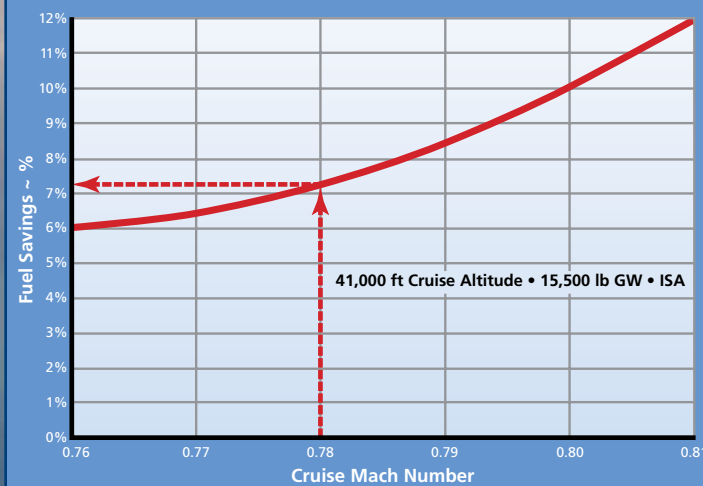

Your Learjet and Raisbeck ZR LITE

Fly higher, faster and farther... and save fuel along the way!

Learjet 31

Learjet 35/36

HIGHER, FASTER AND FARTHER

SAVE FUEL AT SAME MACH

25-30% ROI – EVERY YEAR

Increase the operational flexibility of your Learjet

- 2000 to 4000 ft higher
- .01 to .03 Mach faster
- 10% greater range
- 11% less fuel burn
- 25-30% ROI every year

For the first time in aviation history, aerodynamic improvements provide unmatched performance capability while returning 100% of your investment. And this return continues to pay year after year!