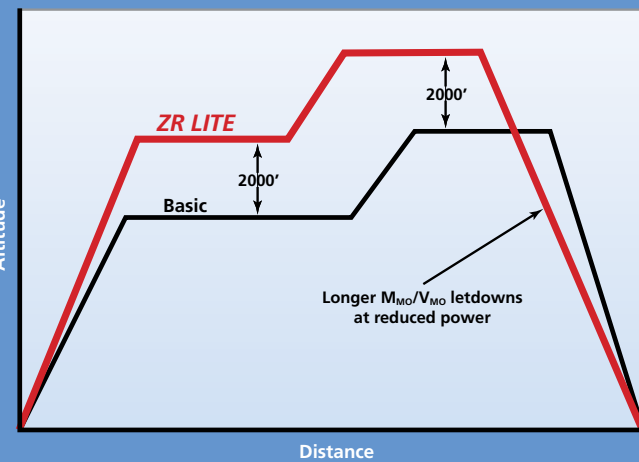

Your Learjet and Raisbeck ZR LITE

Fly higher, faster and farther... and save fuel along the way!

Learjet 31

Learjet 35/36

HIGHER, FASTER AND FARTHER

SAVE FUEL AT SAME MACH

25-30% ROI – EVERY YEAR

Increase the operational flexibility of your Learjet

- 2000 to 4000 ft higher
- .01 to .03 Mach faster
- 10% greater range
- 11% less fuel burn
- 25-30% ROI every year

For the first time in aviation history, aerodynamic improvements provide unmatched performance capability while returning 100% of your investment. And this return continues to pay year after year!