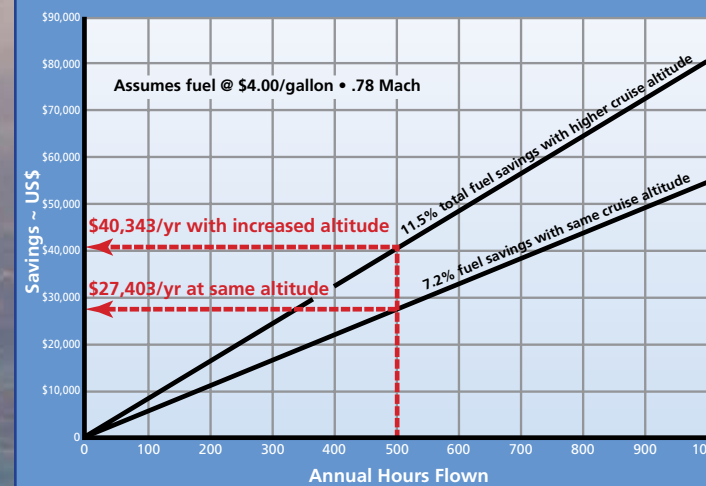

Your Learjet and Raisbeck ZR LITE

Fly higher, faster and farther... and save fuel along the way!

Learjet 31

Learjet 35/36

HIGHER, FASTER AND FARTHER

SAVE FUEL AT SAME MACH

25-30% ROI – EVERY YEAR

Increase the operational flexibility of your Learjet

- 2000 to 4000 ft higher
- .01 to .03 Mach faster
- 10% greater range
- 11% less fuel burn
- 25-30% ROI every year

For the first time in aviation history, aerodynamic improvements provide unmatched performance capability while returning 100% of your investment. And this return continues to pay year after year!